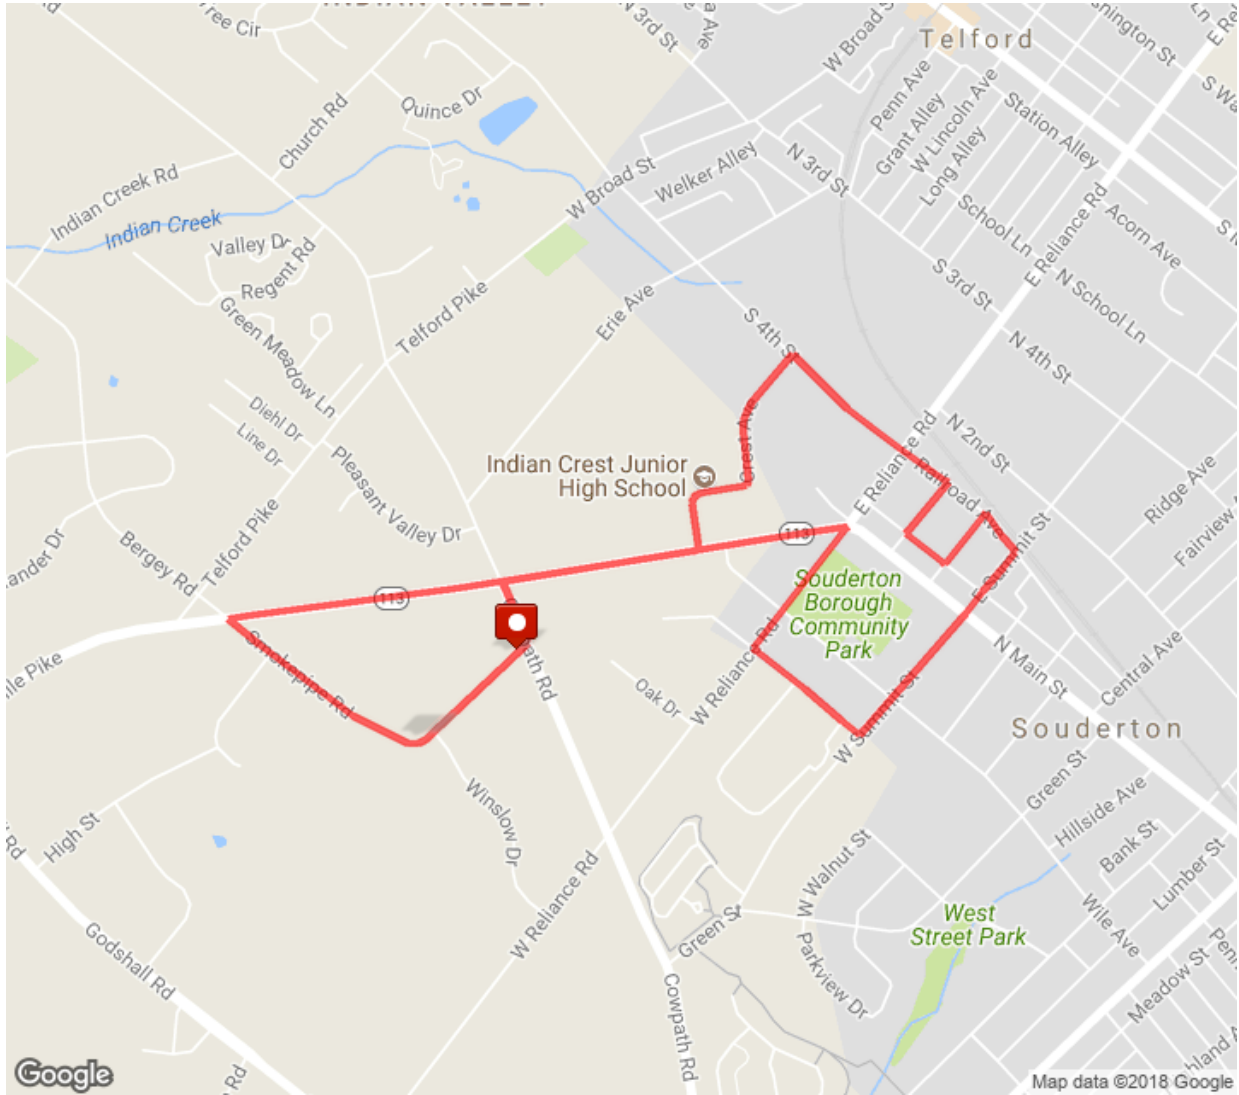

RS&R 5K WALK

Distance: 3.30 mi

Elevation Gain: 121 ft

Elevation Max: 494 ft

Notes

0.00 mi Head southwest on Smokepipe Rd toward Winslow Dr

0.47 mi Head northwest on Smokepipe Rd toward PA-113 S

0.48 mi	Turn right onto PA-113 N
1.10 mi	Head east on PA-113 N toward Crest Ave
1.11 mi	Turn left onto Crest Ave
1.44 mi	Head northeast on Crest Ave toward S 4th St
1.45 mi	Turn right onto S 4th St
1.55 mi	Continue onto Railroad Ave
1.71 mi	Head southeast on Railroad Ave toward Harrison Ave
1.71 mi	Turn right onto Harrison Ave
1.80 mi	Head southwest on Harrison Ave toward Duke Alley
1.80 mi	Turn left onto Duke Alley
1.86 mi	Head southeast on Duke Alley toward Clarion Ave
1.87 mi	Turn left onto Clarion Ave Destination will be on the right
1.95 mi	Head northeast on Clarion Ave toward Railroad Ave
1.95 mi	Turn right onto Railroad Ave
2.01 mi	Head southeast on Railroad Ave toward E Summit St
2.02 mi	Turn right onto E Summit St
2.33 mi	Head southwest on W Summit St toward Colonial Ave
2.34 mi	Turn right onto Colonial Ave
2.51 mi	Head northwest on Colonial Ave toward W Reliance Rd
2.52 mi	Turn right onto W Reliance Rd
2.72 mi	Head northeast on W Reliance Rd toward N Main St
2.72 mi	Sharp left onto PA-113 S/Harleysville Pike/Souderton-Harleysville Pike
3.18 mi	Head west on PA-113 S toward Cowpath Rd
3.19 mi	Turn left onto Cowpath Rd
3.27 mi	Turn right onto Smokepipe Rd
3.30 mi	Destination
