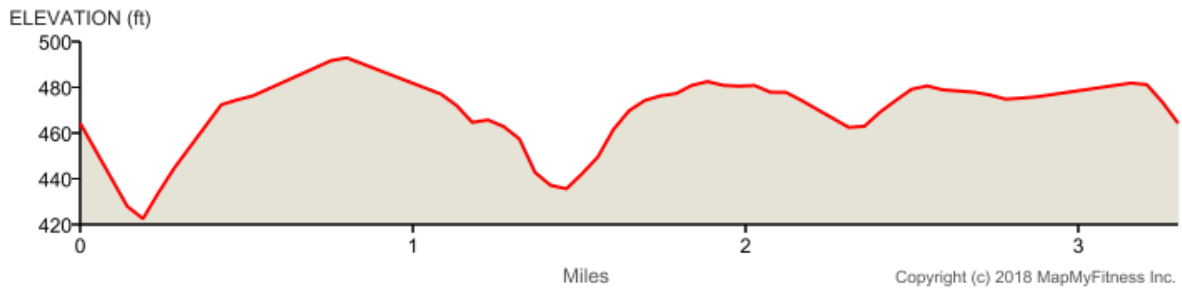

RS&R 5K WALK

Distance: 3.30 mi

Elevation Gain: 121 ft

Elevation Max: 494 ft

Notes

0.00 mi Head southwest on Smokepipe Rd toward Winslow Dr

0.47 mi Head northwest on Smokepipe Rd toward PA-113 S

0.48 mi	Turn right onto PA-113 N
1.10 mi	Head east on PA-113 N toward Crest Ave
1.11 mi	Turn left onto Crest Ave
1.44 mi	Head northeast on Crest Ave toward S 4th St
1.45 mi	Turn right onto S 4th St
1.55 mi	Continue onto Railroad Ave
1.71 mi	Head southeast on Railroad Ave toward Harrison Ave
1.71 mi	Turn right onto Harrison Ave
1.80 mi	Head southwest on Harrison Ave toward Duke Alley
1.80 mi	Turn left onto Duke Alley
1.86 mi	Head southeast on Duke Alley toward Clarion Ave
1.87 mi	Turn left onto Clarion Ave Destination will be on the right
1.95 mi	Head northeast on Clarion Ave toward Railroad Ave
1.95 mi	Turn right onto Railroad Ave
2.01 mi	Head southeast on Railroad Ave toward E Summit St
2.02 mi	Turn right onto E Summit St
2.33 mi	Head southwest on W Summit St toward Colonial Ave
2.34 mi	Turn right onto Colonial Ave
2.51 mi	Head northwest on Colonial Ave toward W Reliance Rd
2.52 mi	Turn right onto W Reliance Rd
2.72 mi	Head northeast on W Reliance Rd toward N Main St
2.72 mi	Sharp left onto PA-113 S/Harleysville Pike/Souderton-Harleysville Pike
3.18 mi	Head west on PA-113 S toward Cowpath Rd
3.19 mi	Turn left onto Cowpath Rd
3.27 mi	Turn right onto Smokepipe Rd
3.30 mi	Destination
