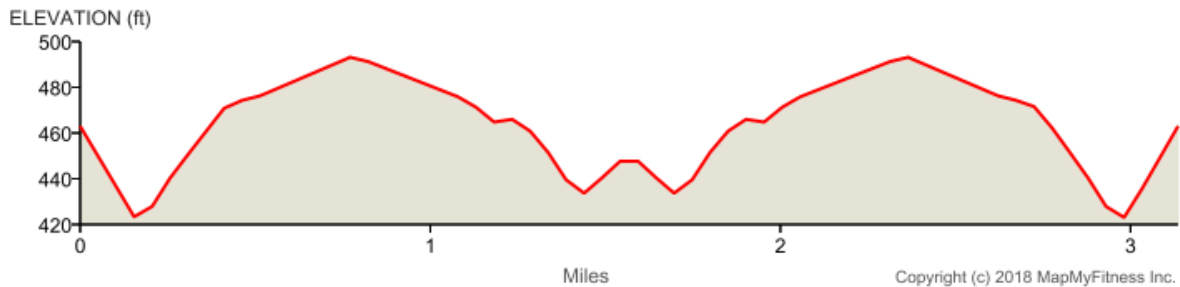

### 5K Route

Distance: 3.14 mi  
 Elevation Gain: 113 ft  
 Elevation Max: 494 ft

### Notes

**0.00 mi** Head southwest on Smokepipe Rd toward Winslow Dr Destination will be on the right

**0.46 mi** Head northwest on Smokepipe Rd toward PA-113 S

---

**0.47 mi** Turn right onto PA-113 N Destination will be on the right

---

**2.67 mi** Head southeast on Smokepipe Rd toward High St

---

**3.13 mi** Destination

---