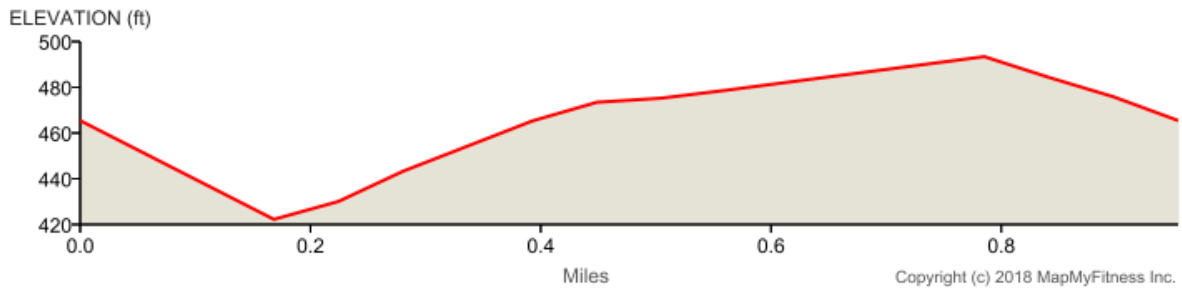

RS&R 1K WALK

Distance: 0.95 mi
Elevation Gain: 57 ft
Elevation Max: 494 ft

Notes

0.00 mi Head southwest on Smokepipe Rd toward Winslow Dr

0.48 mi Head northwest on Smokepipe Rd toward PA-113 S

0.48 mi	Turn right onto PA-113 N
0.84 mi	Head east on PA-113 N toward Cowpath Rd
0.85 mi	Turn right onto Cowpath Rd
0.94 mi	Turn right onto Smokepipe Rd
0.95 mi	Destination
